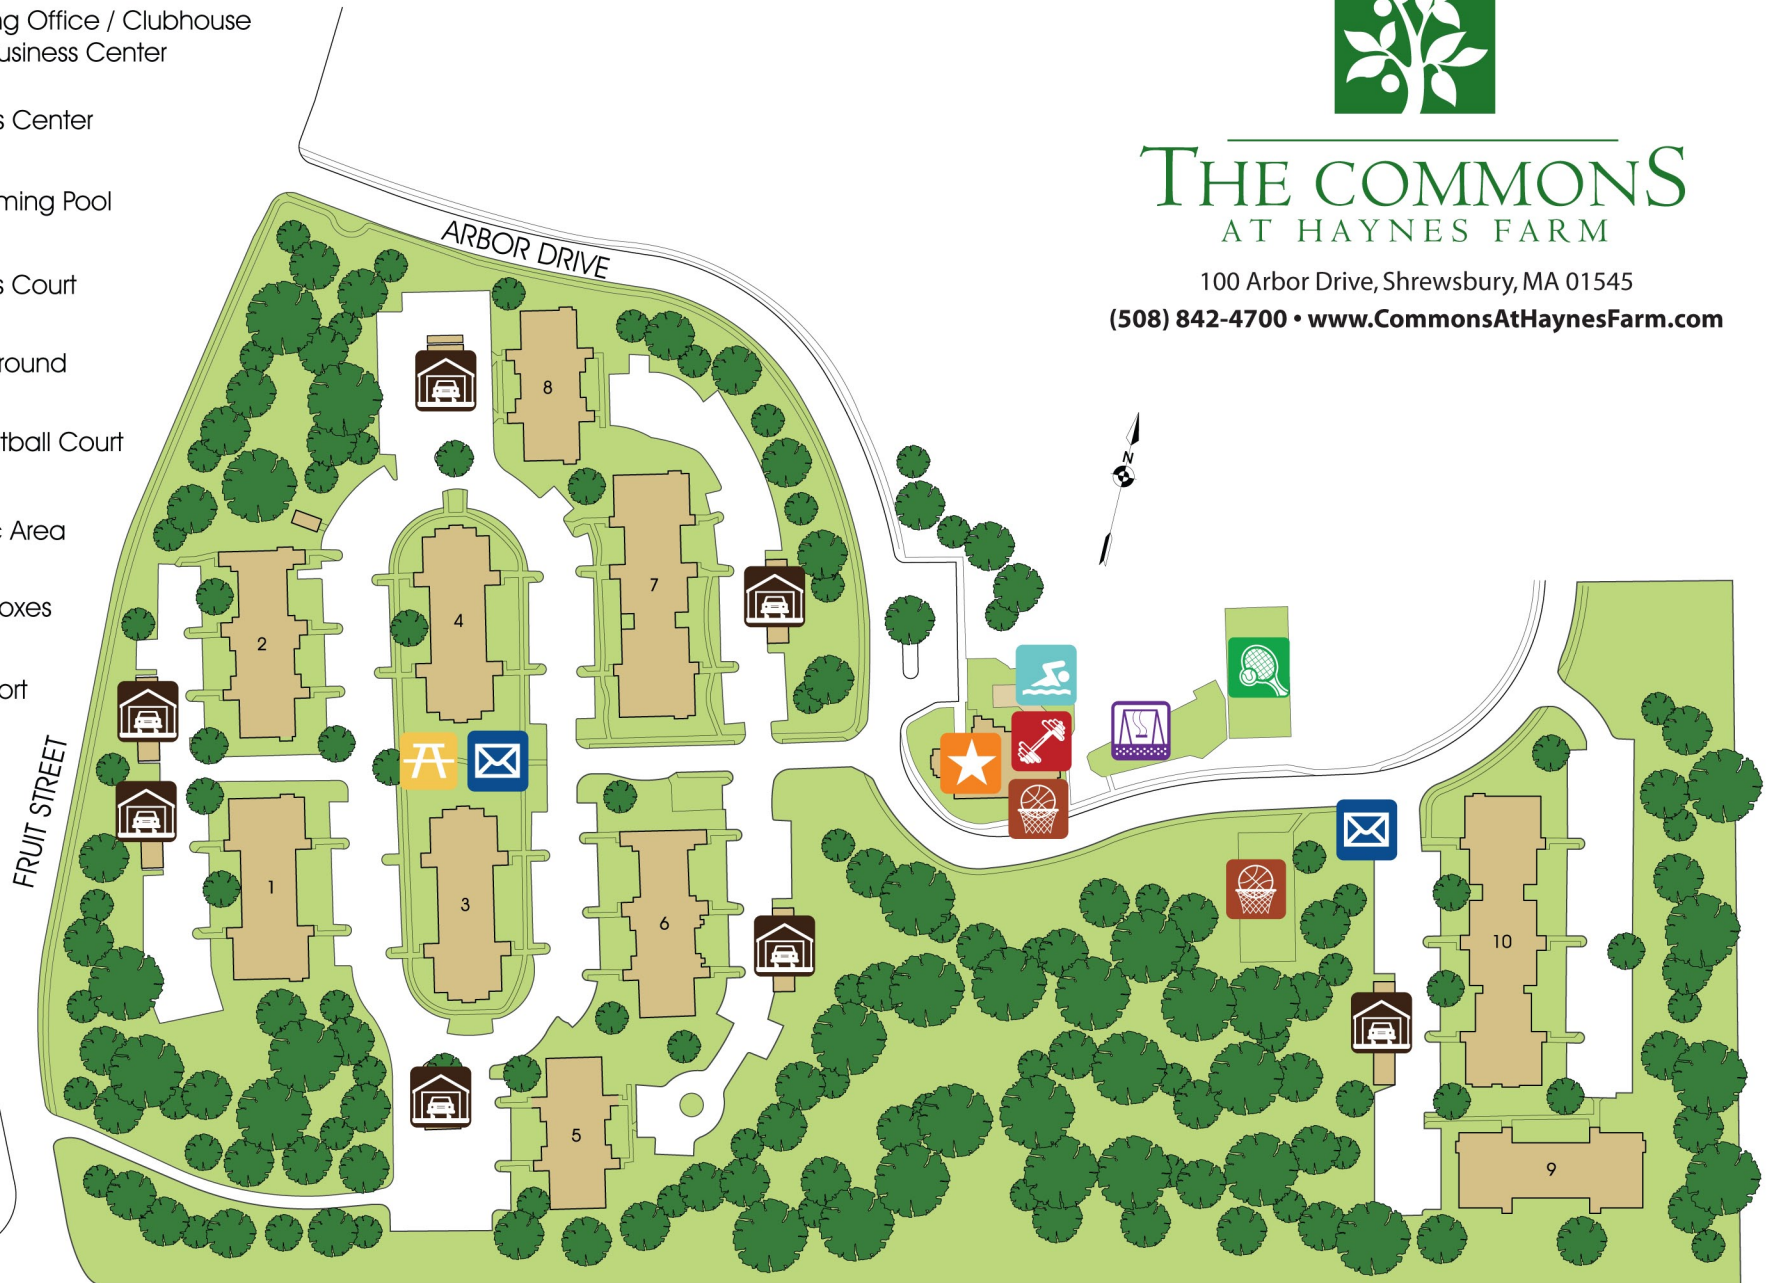

MAP KEY

-  Leasing Office / Clubhouse with Business Center
-  Fitness Center
-  Swimming Pool
-  Tennis Court
-  Playground
-  Basketball Court
-  Picnic Area
-  Mailboxes
-  Car Port

# THE COMMONS AT HAYNES FARM

100 Arbor Drive, Shrewsbury, MA 01545

(508) 842-4700 • [www.CommonsAtHaynesFarm.com](http://www.CommonsAtHaynesFarm.com)

BOSTON - WORCESTER TURNPIKE

MKT-024  
7/15